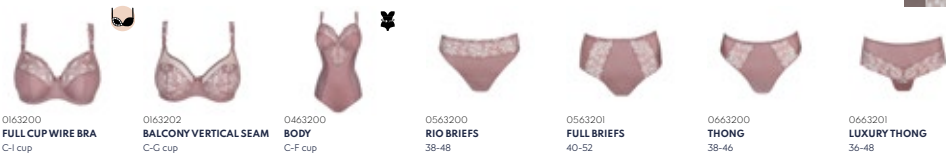

0663190 THONG 38-46

SOPHORA

Black - ZWA 

White - WIT 

0163180/81 FULL CUP WIRE BRA C-H cup

0163184/85 TULIP SEAM BALCONY C-G cup

0463186 BODY C-F cup

0563180 RIO BRIEFS 38-48

0563181 FULL BRIEFS 40-52

0563182 HOTPANTS 36-48

0663181 THONG 38-46

WILD FLOWER

Lemon Sorbet - LES 

HYDE PARK

Sabbia - SBA 

PRIMADONNA SPORT SPRING SUMMER COLLECTION 2021

THE GYM

Venus - VEN 

THE GAME

Black - ZWA 

THE SWEATER

ALWAYS AVAILABLE

Cosmic Grey - CCY  Black - ZWA 

THE WORK OUT

ALWAYS AVAILABLE

Cosmic Grey - CCY 

-  Padded cups
-  Halter neck
-  Removable straps
-  Crossed straps
-  Shapewear
-  Prosthesis pocket

Electric blue - BEL  Black - ZWA 

White - WIT  Black - ZWA 

STAR

White - WIT
Black - ZWA