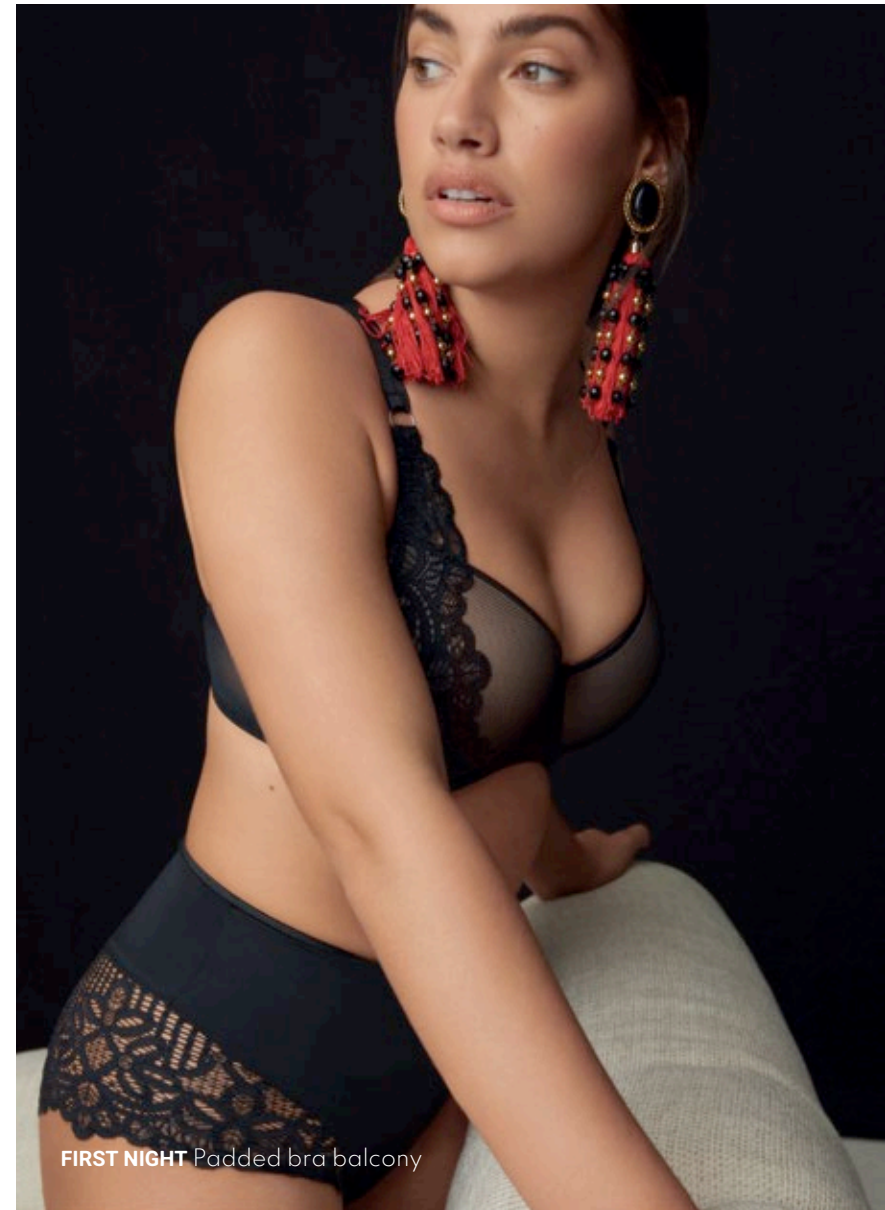

FIRST NIGHT Padded bra balcony