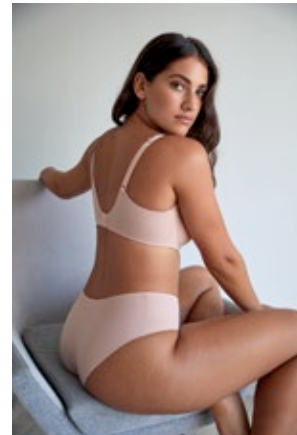

**PRIMA
DONNA**

SPRING SUMMER
COLLECTION 2021

ALALIA Full cup wire bra

ALALIA Full cup wire bra

ALALIA Body

DELIGHT Padded bra heart shape

DELIGHT Balcony vertical seam

MADISON Padded bra heart shape

MADISON Deep plunge balcony

DEAUVILLE Full cup wire bra

DEAUVILLE Full cup wire bra

FIGURAS Padded bra balcony

ORLANDO Full cup wire bra

GAMILA Full cup wire bra

GAMILA Body

MAGNOLIA Full cup wire bra

MAGNOLIA Soft bra wireless

SOPHORA Body

SOPHORA Tulip seam balcony

WILD FLOWER Full cup wire bra

DEAUVILLE Full cup wire bra

MADISON Padded bra heart shape

HYDE PARK Balcony vertical seam

**WORK OUT
IN STYLE**