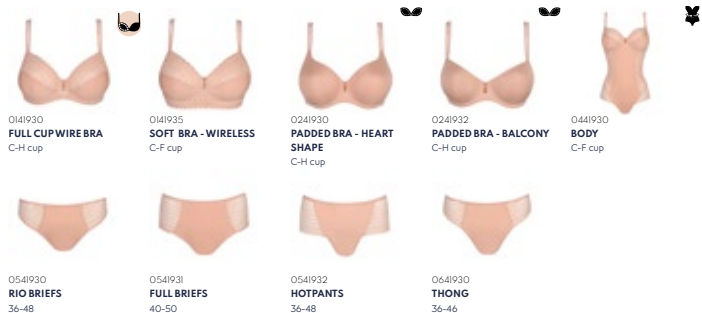

ALWAYS AVAILABLE

Cosmic Grey - CCY 

-  Padded cups
-  Halter neck
-  Removable straps
-  Crossed straps
-  Shapewear
-  Prosthesis pocket

Electric blue - BEL  Black - ZWA 

White - WIT  Black - ZWA 

STAR

White - WIT
Black - ZWA

FIRST NIGHT

Electric blue - BEL
Black - ZWA

- Padded cups
- Halter neck
- Removable straps
- Crossed straps
- Shapewear
- Prosthesis pocket service

PRIMADONNA SPORT SPRING SUMMER COLLECTION 2021

EFFORIA

Flowers of Eden - FOE 

EPIRUS

Blogger Pink - BCP 
White - WIT 

EAST END

Powder Rose - PWD 

CHRYSO

Natural - NAT 

MONOLITHOS

Melba - MBA 