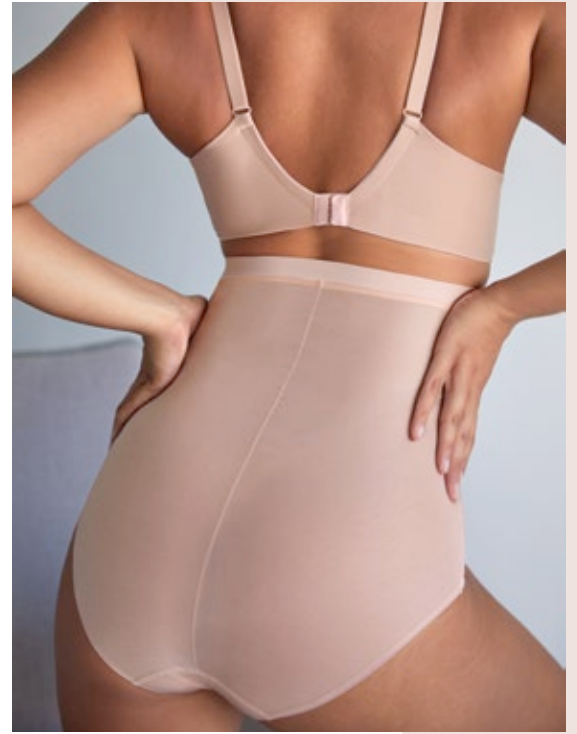

**PRIMA
DONNA**

SPRING SUMMER
COLLECTION 2021

ALALIA Full cup wire bra

ALALIA Full cup wire bra

ALALIA Body

DELIGHT Padded bra heart shape

DELIGHT Balcony vertical seam

MADISON Padded bra heart shape

MADISON Deep plunge balcony

DEAUVILLE Full cup wire bra

DEAUVILLE Full cup wire bra

FIGURAS Padded bra balcony

ORLANDO Full cup wire bra

GAMILA Full cup wire bra

GAMILA Body

MAGNOLIA Full cup wire bra

MAGNOLIA Soft bra wireless

SOPHORA Body

SOPHORA Tulip seam balcony

WILD FLOWER Full cup wire bra

DEAUVILLE Full cup wire bra

MADISON Padded bra heart shape

HYDE PARK Balcony vertical seam

**WORK OUT
IN STYLE**