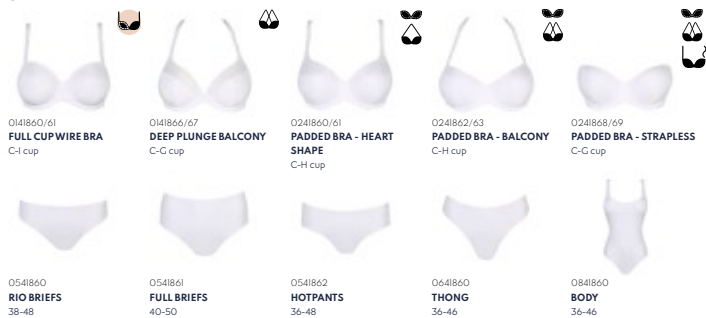

THE GYM

Venus - VEN 

THE GAME

Black - ZWA 

THE SWEATER

ALWAYS AVAILABLE

Cosmic Grey - CCY  Black - ZWA 

THE WORK OUT

ALWAYS AVAILABLE

Cosmic Grey - CCY 

-  Padded cups
-  Halter neck
-  Removable straps
-  Crossed straps
-  Shapewear
-  Prosthesis pocket

Electric blue - BEL  Black - ZWA 

White - WIT  Black - ZWA 

STAR

White - WIT
Black - ZWA

FIRST NIGHT

Electric blue - BEL
Black - ZWA

- Padded cups
- Halter neck
- Removable straps
- Crossed straps
- Shapewear
- Prosthesis pocket service

PRIMADONNA SPORT SPRING SUMMER COLLECTION 2021

EFFORIA

Flowers of Eden - FOE 