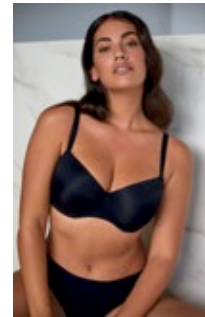

**PRIMA
DONNA**

SPRING SUMMER
COLLECTION 2021

ALALIA Full cup wire bra

ALALIA Full cup wire bra

ALALIA Body

DELIGHT Padded bra heart shape

DELIGHT Balcony vertical seam

MADISON Padded bra heart shape

MADISON Deep plunge balcony

DEAUVILLE Full cup wire bra

DEAUVILLE Full cup wire bra

FIGURAS Padded bra balcony

ORLANDO Full cup wire bra

GAMILA Full cup wire bra

GAMILA Body

MAGNOLIA Full cup wire bra

MAGNOLIA Soft bra wireless

SOPHORA Body

SOPHORA Tulip seam balcony

WILD FLOWER Full cup wire bra

DEAUVILLE Full cup wire bra

MADISON Padded bra heart shape

HYDE PARK Balcony vertical seam

**WORK OUT
IN STYLE**