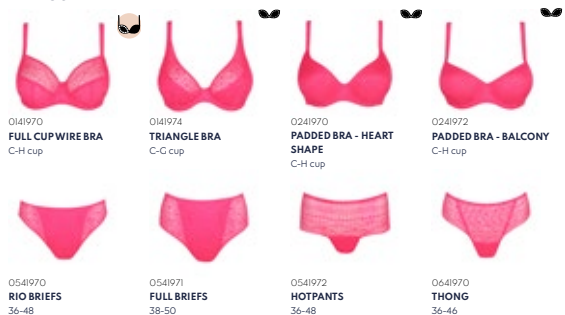

ALWAYS AVAILABLE

Cosmic Grey - CCY 

-  Padded cups
-  Halter neck
-  Removable straps
-  Crossed straps
-  Shapewear
-  Prosthesis pocket

Electric blue - BEL  Black - ZWA 

White - WIT  Black - ZWA 

STAR

White - WIT
Black - ZWA

FIRST NIGHT

Electric blue - BEL
Black - ZWA

- Padded cups
- Halter neck
- Removable straps
- Crossed straps
- Shapewear
- Prosthesis pocket service

PRIMADONNA SPORT SPRING SUMMER COLLECTION 2021

EFFORIA

Flowers of Eden - FOE 

EPIRUS

Blogger Pink - BCP 
White - WIT 

EAST END

Powder Rose - PWD 

CHRYSO

Natural - NAT 

MONOLITHOS

Melba - MBA 