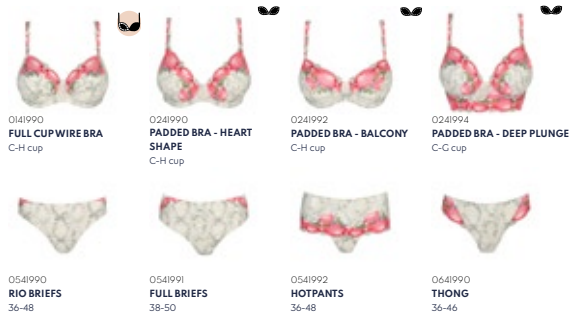

ALWAYS AVAILABLE

Cosmic Grey - CCY 

-  Padded cups
-  Halter neck
-  Removable straps
-  Crossed straps
-  Shapewear
-  Prosthesis pocket

Electric blue - BEL  Black - ZWA 

White - WIT  Black - ZWA 

STAR

White - WIT
Black - ZWA

FIRST NIGHT

Electric blue - BEL
Black - ZWA

- Padded cups
- Halter neck
- Removable straps
- Crossed straps
- Shapewear
- Prosthesis pocket service

PRIMADONNA SPORT SPRING SUMMER COLLECTION 2021

EFFORIA

Flowers of Eden - FOE 

EPIRUS

Blogger Pink - BCP 
White - WIT 

EAST END

Powder Rose - PWD 

CHRYSO

Natural - NAT 

MONOLITHOS

Melba - MBA 