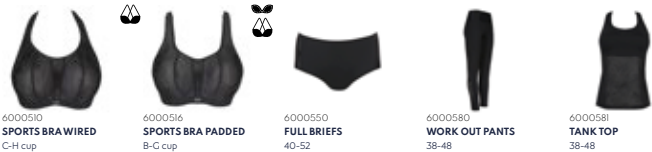

0563181 FULL BRIEFS 40-52

0563182 HOTPANTS 36-48

0663181 THONG 38-46

WILD FLOWER

Lemon Sorbet - LES 

HYDE PARK

Sabbia - SBA 

PRIMADONNA SPORT SPRING SUMMER COLLECTION 2021

THE GYM

Venus - VEN 

THE GAME

Black - ZWA 

THE SWEATER

ALWAYS AVAILABLE

Cosmic Grey - CCY  Black - ZWA 

THE WORK OUT