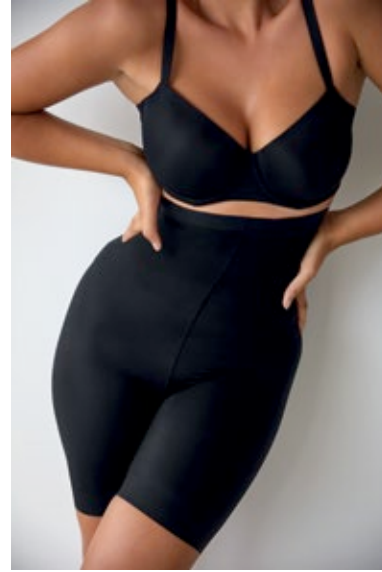

**PRIMA
DONNA**

SPRING SUMMER
COLLECTION 2021

ALALIA Full cup wire bra

ALALIA Full cup wire bra

ALALIA Body

DELIGHT Padded bra heart shape

DELIGHT Balcony vertical seam

MADISON Padded bra heart shape

MADISON Deep plunge balcony

DEAUVILLE Full cup wire bra

DEAUVILLE Full cup wire bra

FIGURAS Padded bra balcony

ORLANDO Full cup wire bra

GAMILA Full cup wire bra

GAMILA Body

MAGNOLIA Full cup wire bra

MAGNOLIA Soft bra wireless

SOPHORA Body

SOPHORA Tulip seam balcony

WILD FLOWER Full cup wire bra

DEAUVILLE Full cup wire bra

MADISON Padded bra heart shape

HYDE PARK Balcony vertical seam

**WORK OUT
IN STYLE**